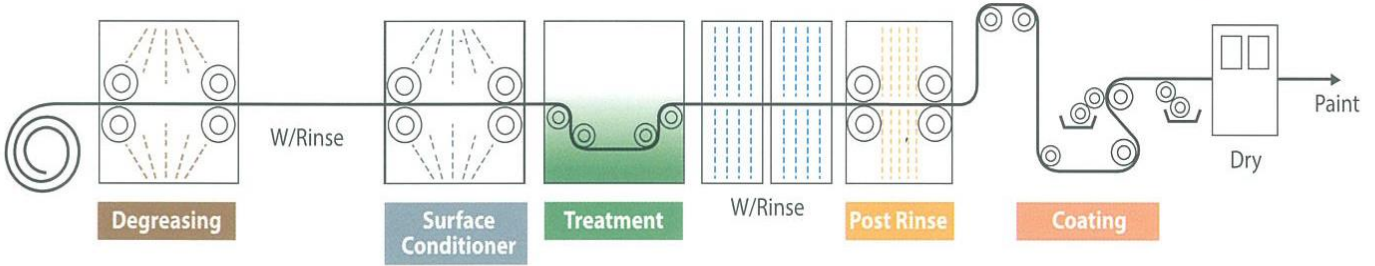

## CCL (Coil Coating Line)

Degreasing	Products	Type	Application Method
	Fine Cleaner	Middle - Strong	Spray
	Additive	Strong	
Surface Conditioner	Products	Type	Application Method
	Prepalene Z series	Alkaline Powder	Spray
	Prepalene X series	Alkaline Liquid	
Prepalene	Acid Liquid (Gl)		
Treatment	Products	Type	Application Method
	Palbond	Zn-Phosphate	Spray / Dip
Post Rinse / Coating	Products	Type	Application Method
	Palene	Chromic Chromate	Spray
	Zinchrom Palchrom	Dry in place type chromate coating for anti rust & paint adhesion	Coater
	Palcoat		