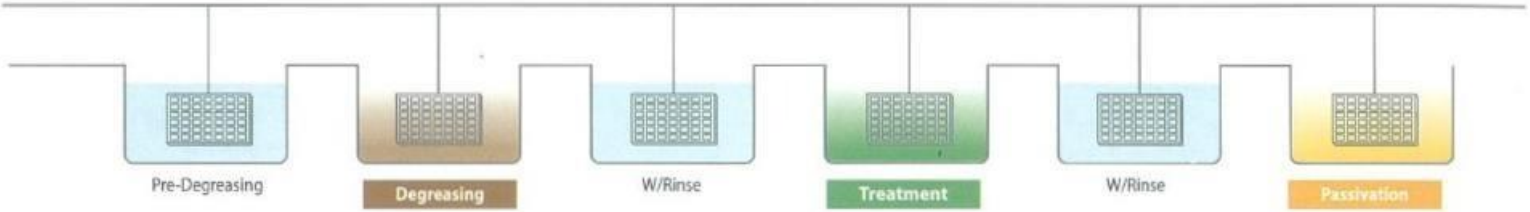

Product Guide

Paint Base and Rust Prevention

Degreasing	Products	Type	Application Method
	Fine Cleaner Series	Medium - Strong	Dip
	Fine Cleaner - Environmental		
Treatment (Zinc Phosphate) (Iron Phosphate)	Products	Type-Temperature	Application Method
	Palbond	High Temp / High Coating	Dip
	Palfos	High Temp / Mid Coating	
Passivation	Products	Type	Application Method
	Palene	Water Base / Short term anti trust	Spray / Dip